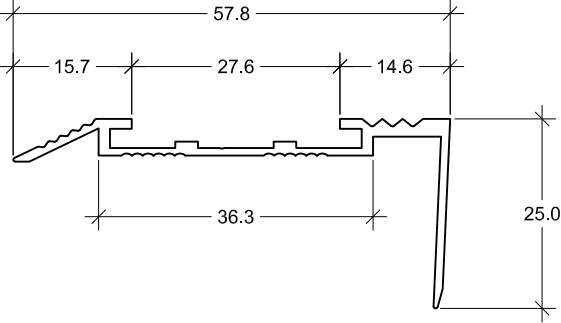

Rubber insert to Al. profile

MSD 60mm
stair tread nosing cross section